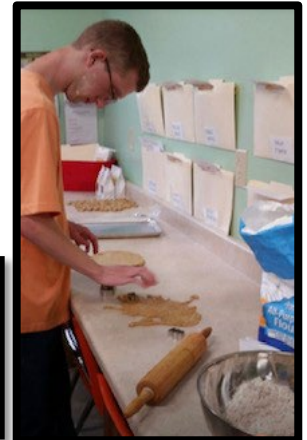

Feline Boarding

- \$12 / night

Are made with our very own Medina Creative Produce hydroponically grown butter bib lettuce

- All Natural
- Vegetarian
- No Fillers
- No Additives
- No Preservatives

Healthy, homemade, tasty treats made for your pets by individuals with special needs with lots of love and care.